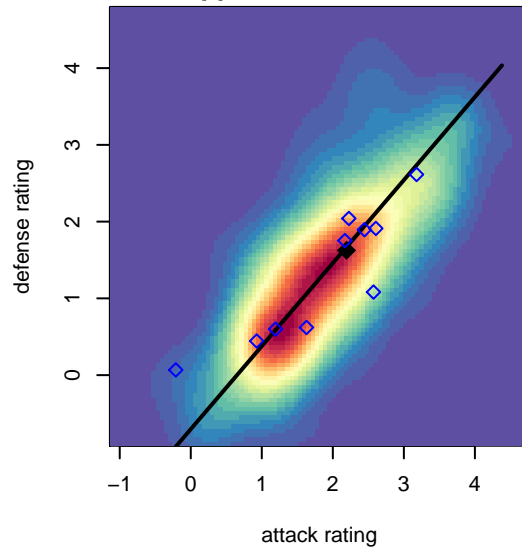

**attack and defense rating
relative to others at age
and all opponents in last 13 months**