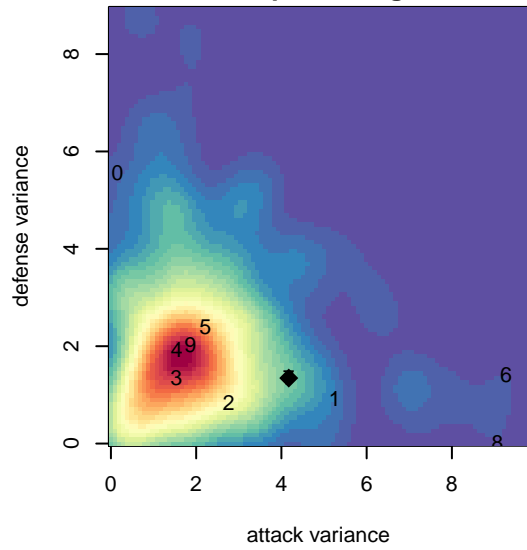

Idaho Rush Nero B03

Idaho Rush Soccer
 Boise, ID
 B03 total strength=1351
 attack=8.96 defense=5.08

alt names used:
 IDAHO RUSH 03 NERO
 IDAHO RUSH 03 NERO (ID)

Venues played:
 2016 Spr Idaho D3 U13/U14 Division 1
 2016 ID Directors Cup U14B Silver West U14
 2017 GEM State Challenge U15 U15

Idaho Rush Nero B03
 Dots are actual minus expected GF (blue circles) and GA (red triangles).
 Blue line is smoothed change in attack strength. Red is smoothed change in defense strength.

**attack and defense variance (black dot)
relative to other teams
and top 10 in region**